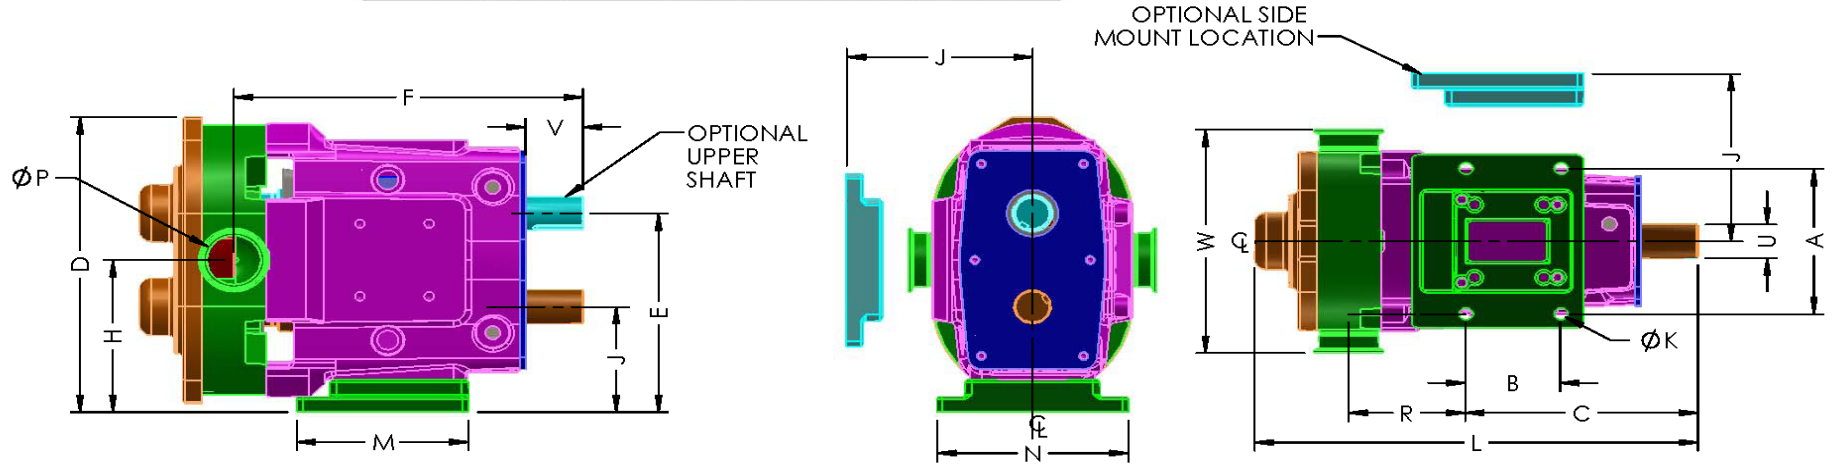

1010 Shaw Road, Stockton, CA 95215 • (209) 547-1965 • FAX (209) 464-8140

Out of the box thinking for better performance.

ZMT ZDU1 Dimensions and Weights